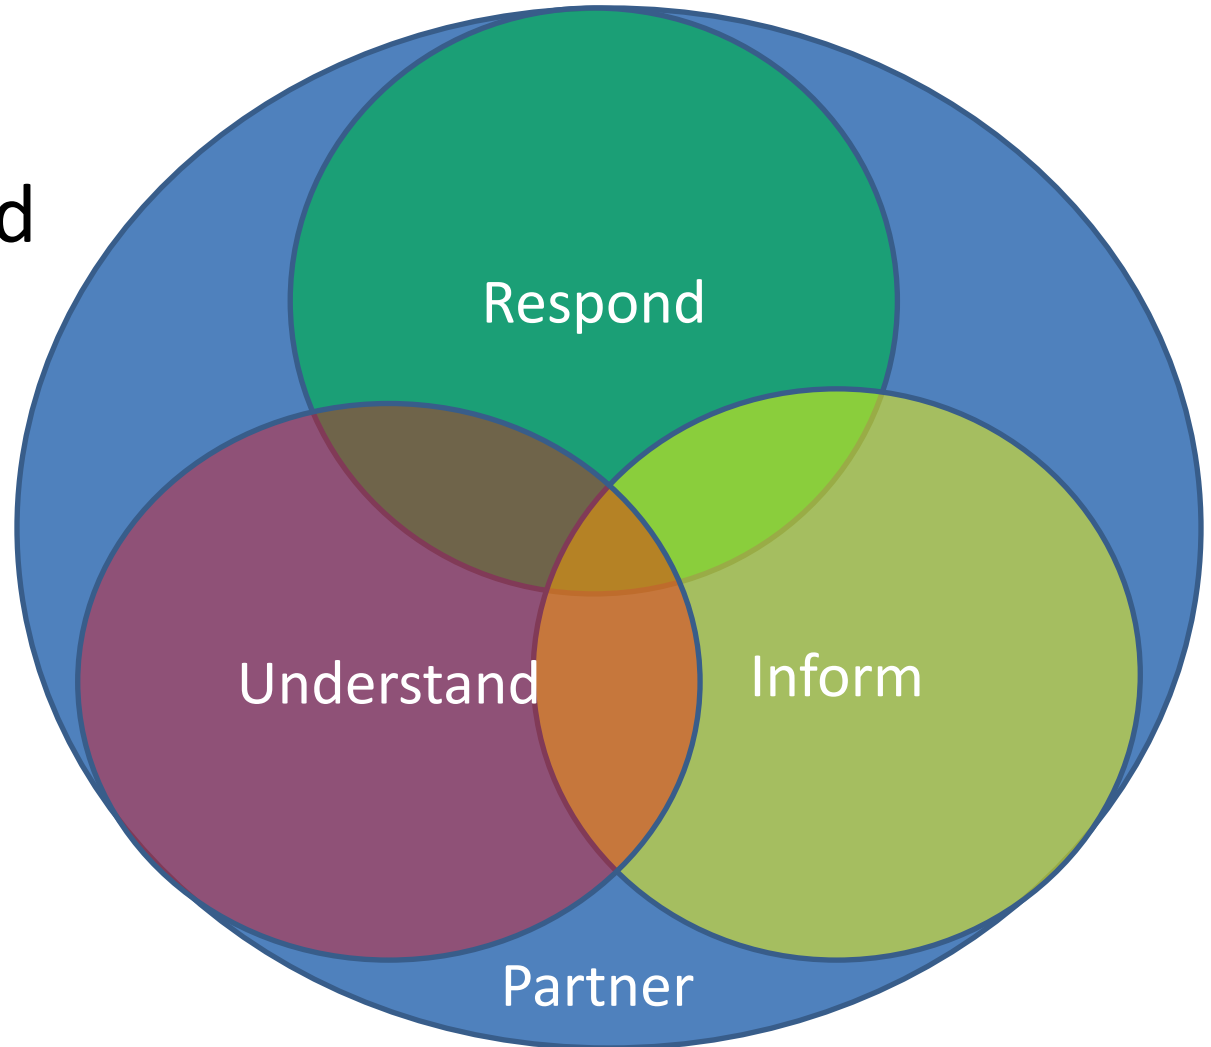

Mission

Support research, education, and demonstration projects designed to ~~deal with~~ **respond to** and understand the effects of oil spills in the Arctic and sub-Arctic marine environments

Values

- Knowledge:
- Creativity:
- Achievement:
- Credibility:
- Teamwork:
- Competence:
- Communication:
- Ethics:

Goals

- Understand
- Respond
- Inform
- Partner

Understand

Attain an interdisciplinary understanding of the fate of spilled oil and ~~the~~ **its** effects on Arctic and sub-Arctic marine environments to enable detection **of damaged environments** and **their** subsequent recovery.

- Evaluate short and long-term effects
- Identify chemical, biological, and physical impacts and consequences, **particularly in the nearshore region**
- ~~Emphasize the nearshore region~~
- Identify the impacts of oil spill response options
- Profile potential impacts from oil spills on the economy, life-style and well-being of communities and resource users.

Inform

Inform and educate the public on the issues of oil spill prevention, response, and impacts

- Publish scientific and technical results in open literature
- Brief oil spill removal organizations on OSRI projects
- Facilitate the exchange of information and ideas through workshops and other forums
- Educate future researchers and responders through K-12 programs, undergraduate internships, and graduate fellowships
- Convey information to the general public through various media